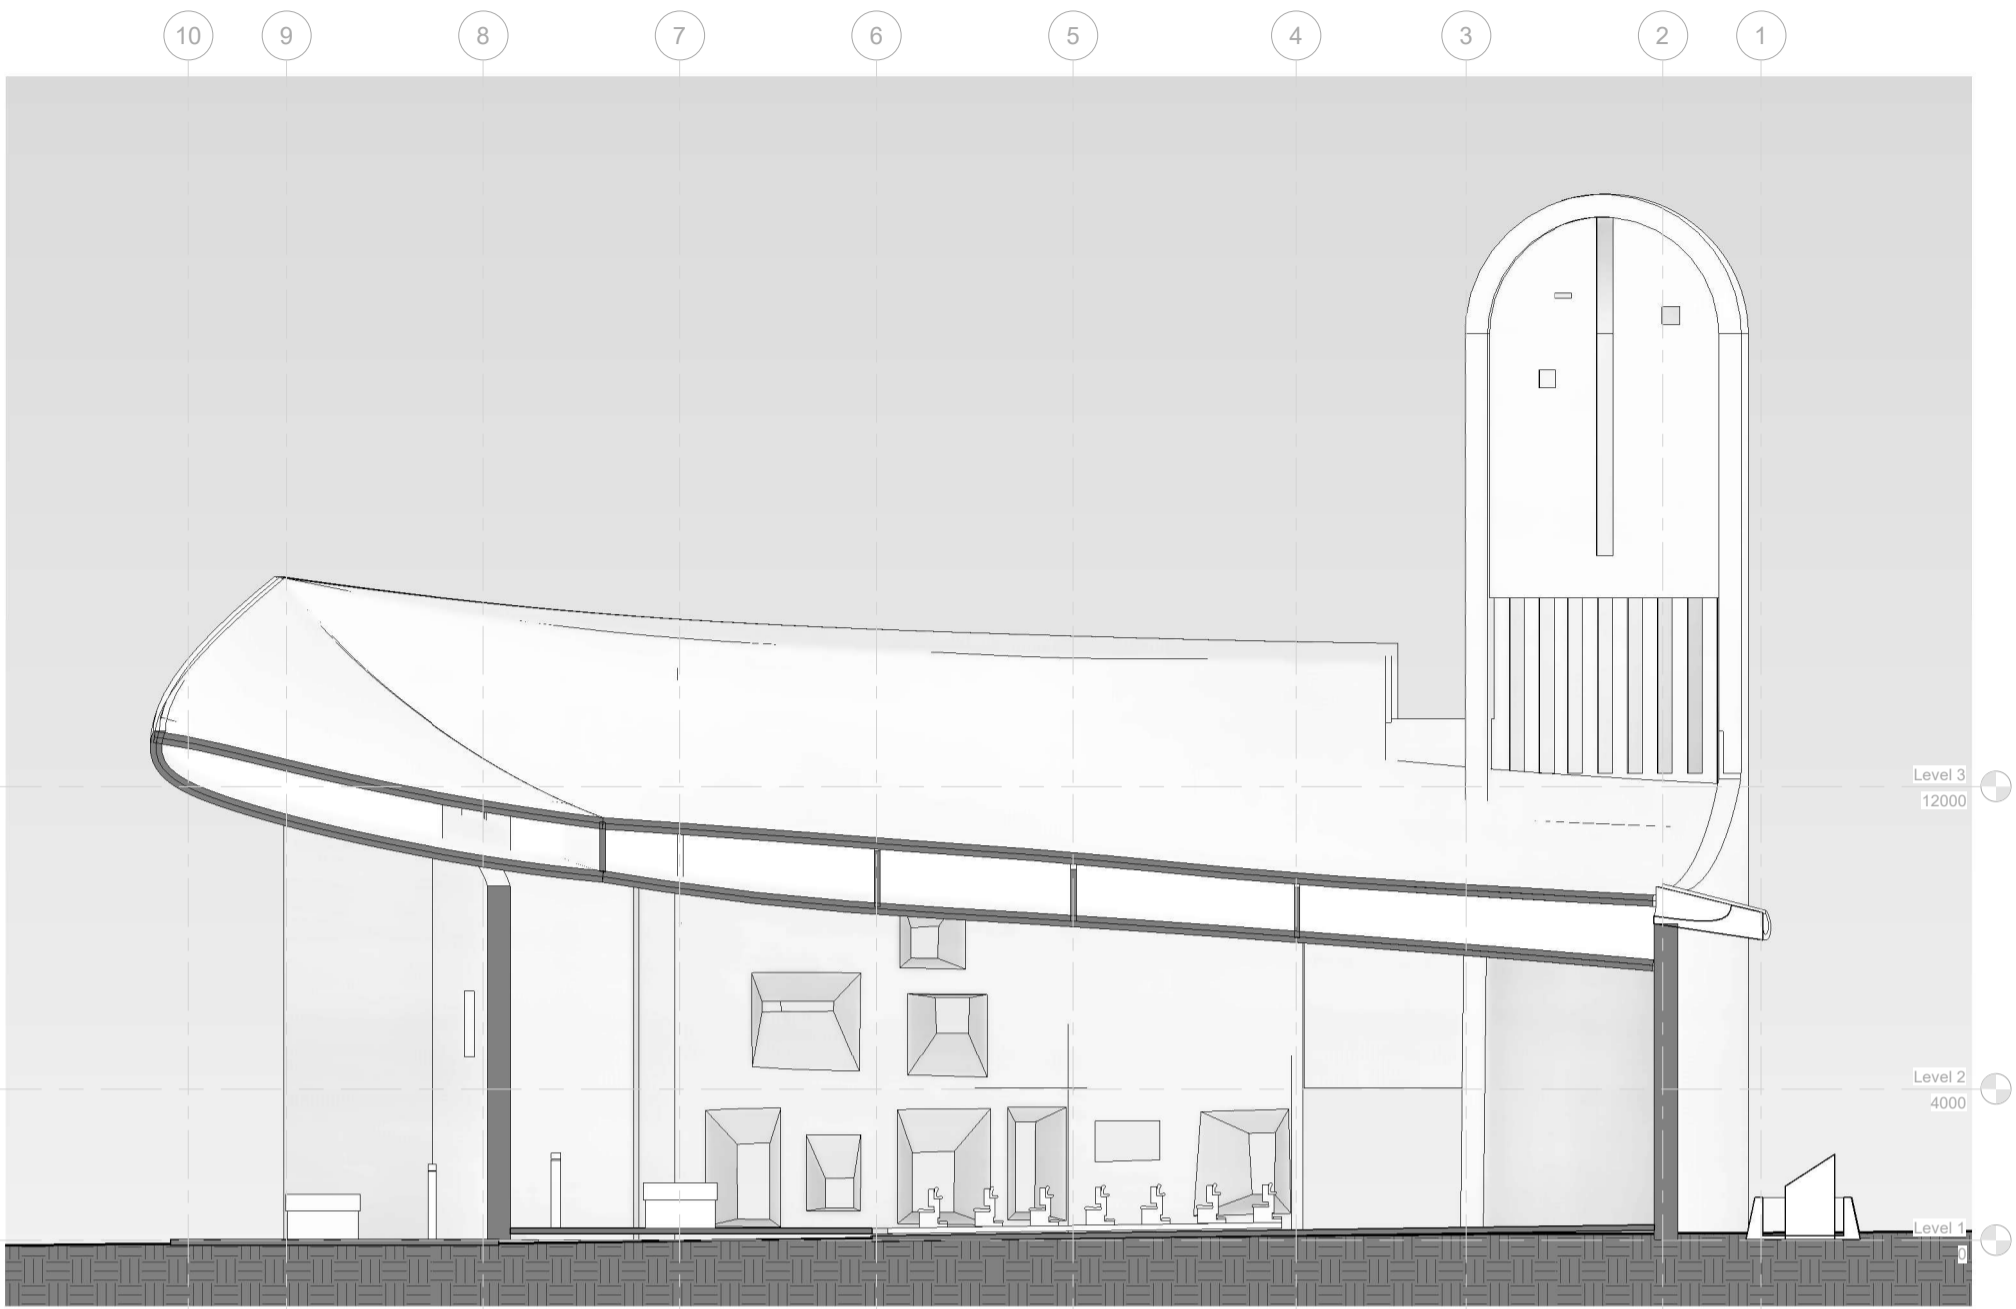

COLOUR KEY

- BACK OF HOUSE
- CHAPELS
- CLERGY
- CONGREGATION

① GROUND FLOOR 1 : 100

② Site 1 : 500

1 East
1 : 150

2 North
1 : 150

3 South
1 : 150

4 West
1 : 150

① Section 01

1 : 100

② Section G4a

1 : 100

Ronchamp Chapel
SECTIONS

Issue Date	1 : 100 @ A1
Project Number	SK 102

① GHOST VIEW

② FRONT VIEW

③ DISTANT VIEW

④ CUTAWAY VIEW