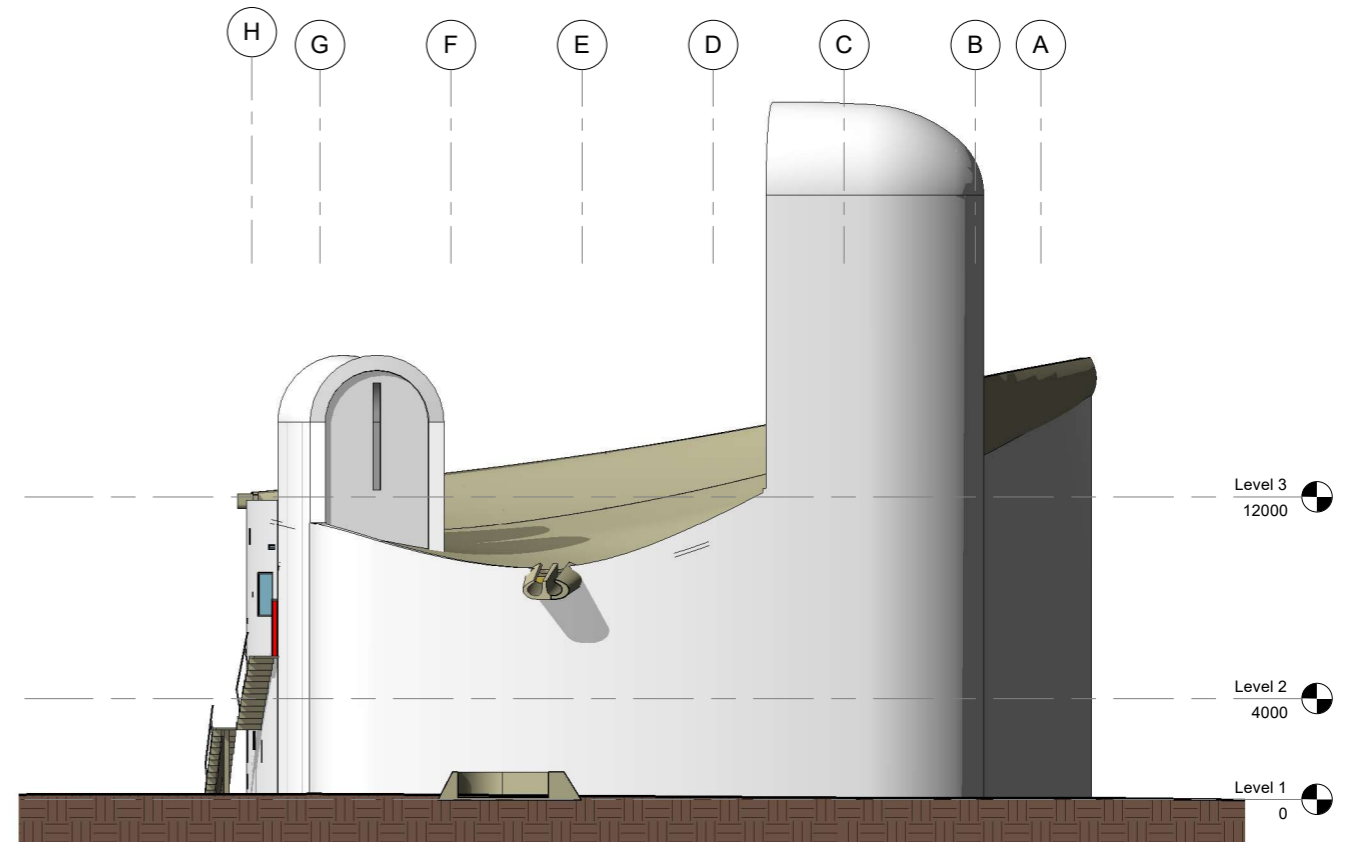

COLOUR KEY

- BACK OF HOUSE
- CHAPELS
- CLERGY
- CONGREGATION

① GROUND FLOOR 1 : 100

② Site 1 : 500

1 East
1 : 150

2 North
1 : 150

3 South
1 : 150

4 West
1 : 150

① Section 01

1 : 100

② Section G4a

1 : 100

Ronchamp Chapel
SECTIONS

Issue Date	1 : 100 @ A1
Project Number	SK 102

① GHOST VIEW

② FRONT VIEW

③ DISTANT VIEW

④ CUTAWAY VIEW