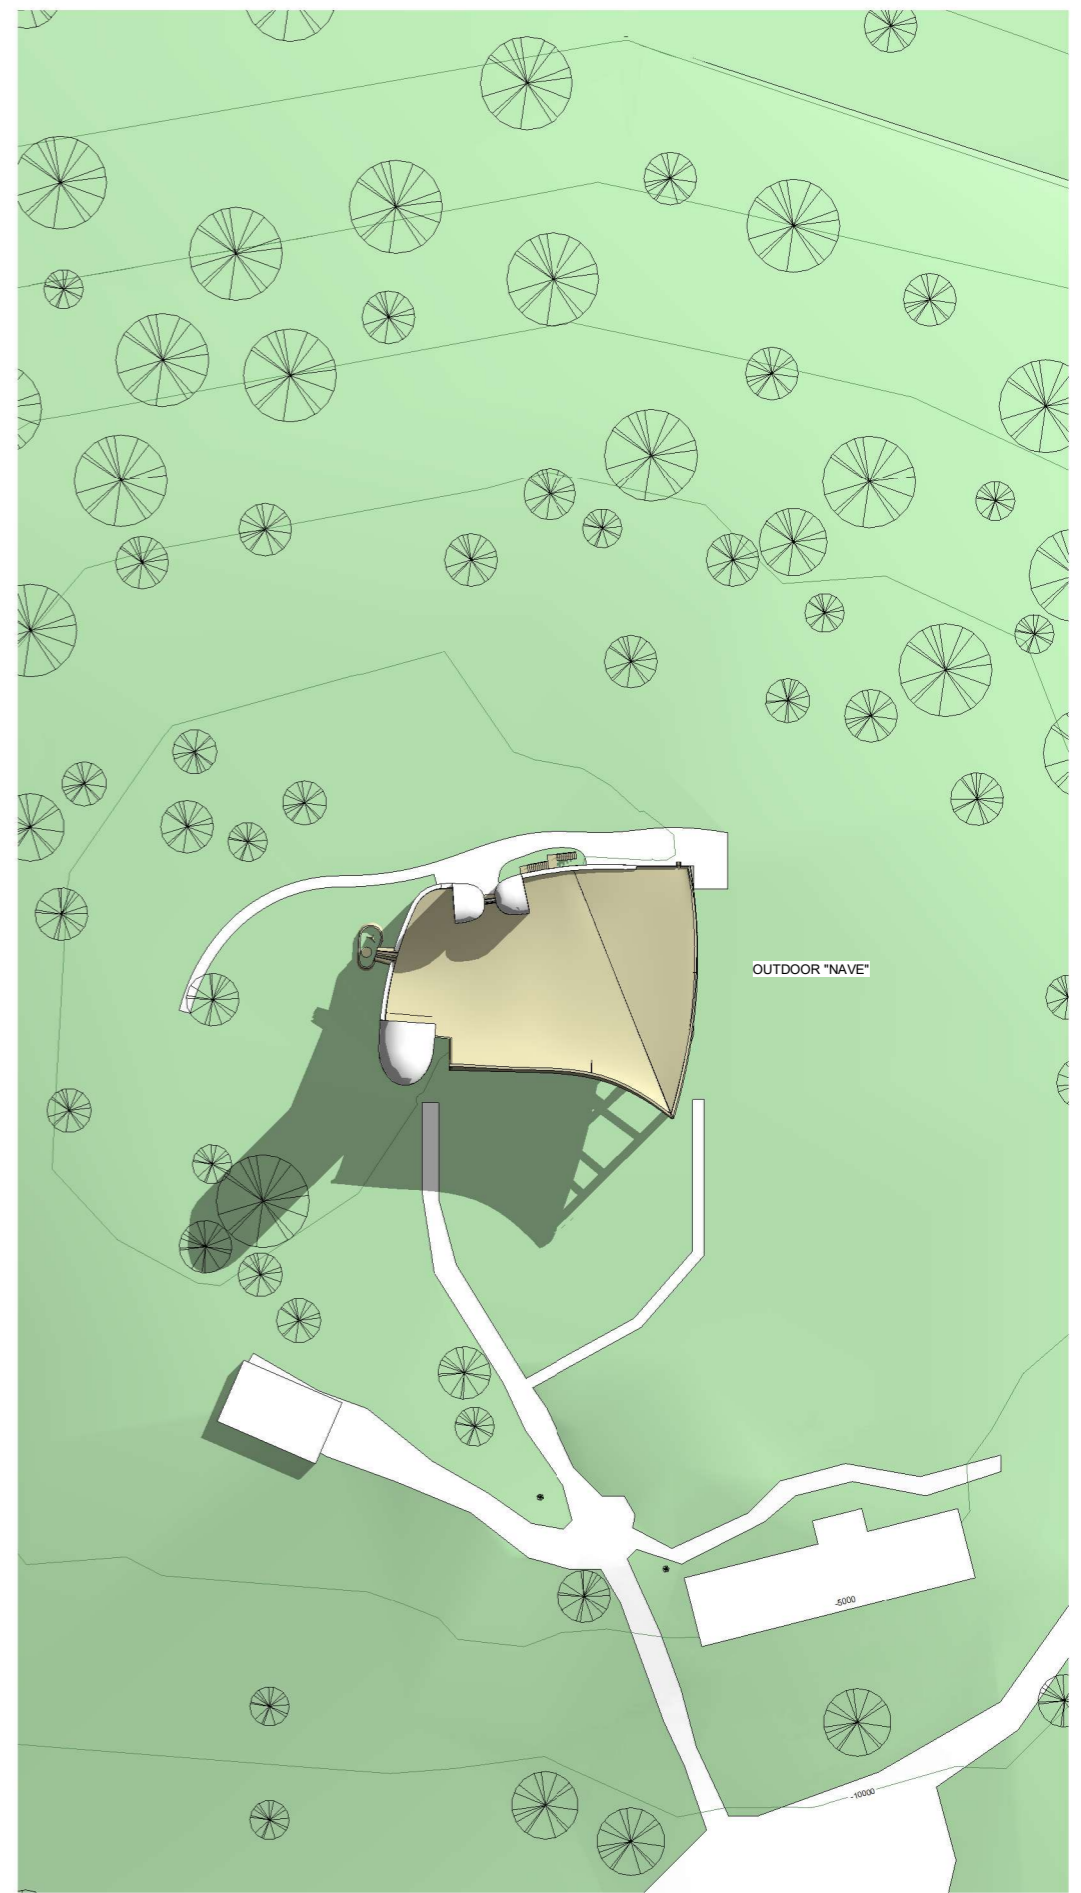

COLOUR KEY

- BACK OF HOUSE
- CHAPELS
- CLERGY
- CONGREGATION

① GROUND FLOOR 1 : 100

② Site 1 : 500

1 East
1 : 150

2 North
1 : 150

3 South
1 : 150

4 West
1 : 150

① Section 01

1 : 100

② Section G4a

1 : 100

Ronchamp Chapel
SECTIONS

Issue Date	1 : 100 @ A1
Project Number	SK 102

① GHOST VIEW

② FRONT VIEW

③ DISTANT VIEW

④ CUTAWAY VIEW