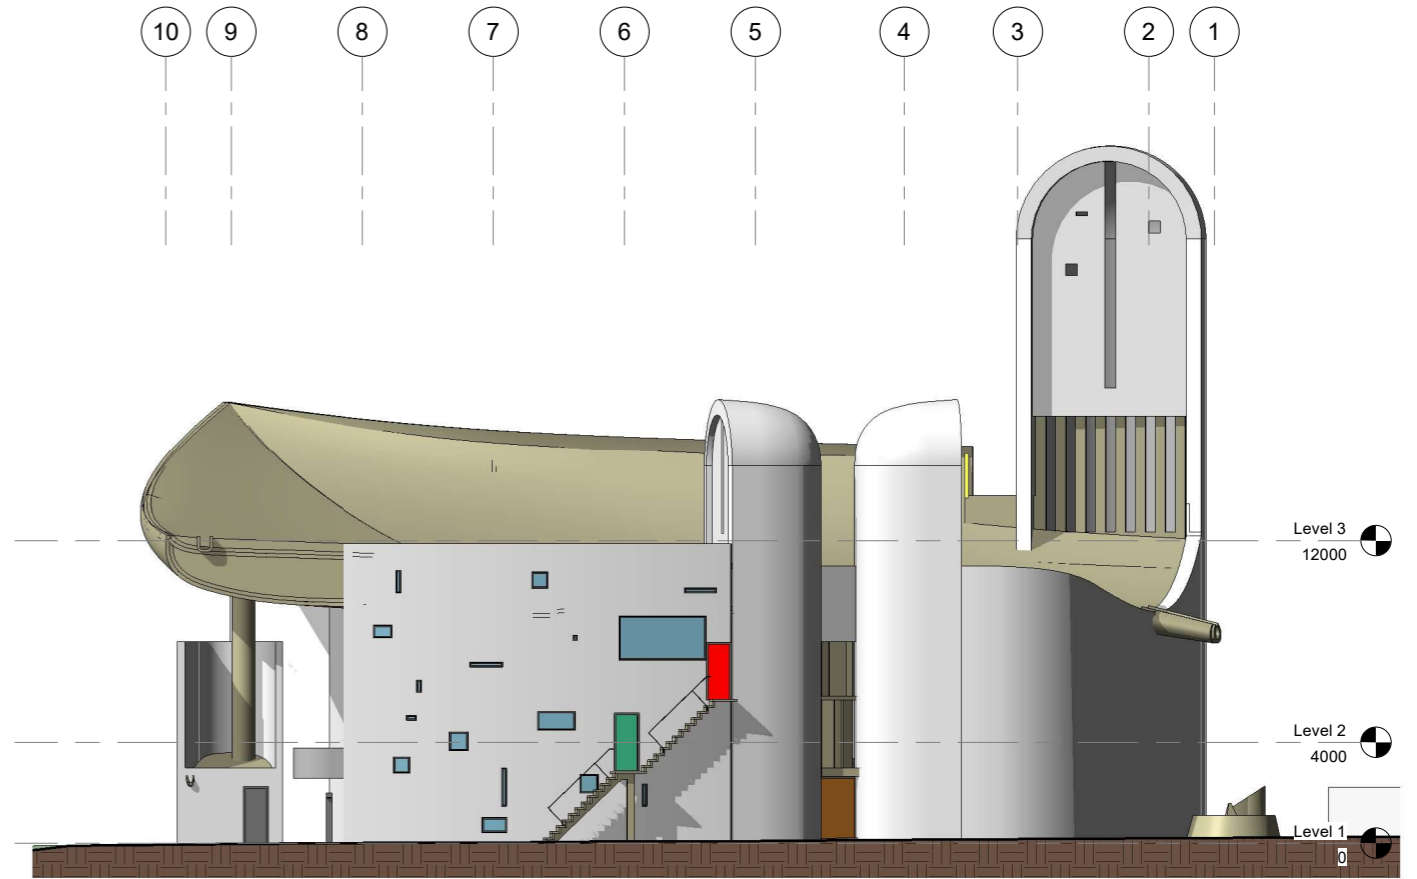

COLOUR KEY

- BACK OF HOUSE
- CHAPELS
- CLERGY
- CONGREGATION

① GROUND FLOOR 1 : 100

② Site 1 : 500

1 East
1 : 150

2 North
1 : 150

3 South
1 : 150

4 West
1 : 150

① Section 01

1 : 100

② Section G4a

1 : 100

Ronchamp Chapel
SECTIONS

Issue Date	1 : 100 @ A1
Project Number	SK 102

① GHOST VIEW

② FRONT VIEW

③ DISTANT VIEW

④ CUTAWAY VIEW