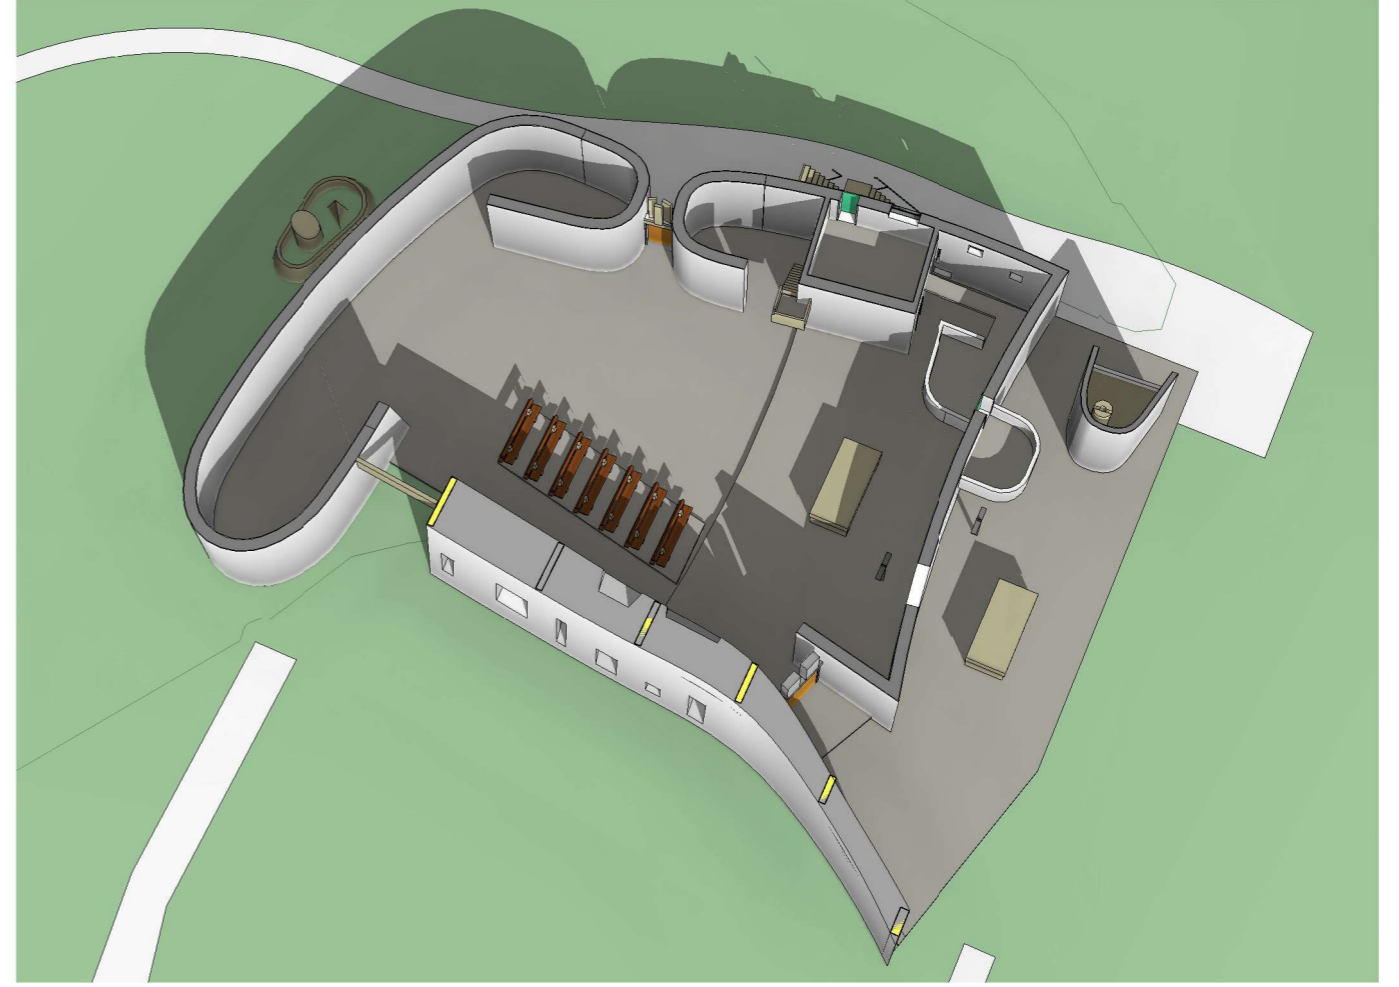

COLOUR KEY

- BACK OF HOUSE
- CHAPELS
- CLERGY
- CONGREGATION

① GROUND FLOOR 1 : 100

② Site 1 : 500

1 East
1 : 150

2 North
1 : 150

3 South
1 : 150

4 West
1 : 150

① Section 01

1 : 100

② Section G4a

1 : 100

Ronchamp Chapel
SECTIONS

Issue Date	1 : 100 @ A1
Project Number	SK 102

① GHOST VIEW

② FRONT VIEW

③ DISTANT VIEW

④ CUTAWAY VIEW