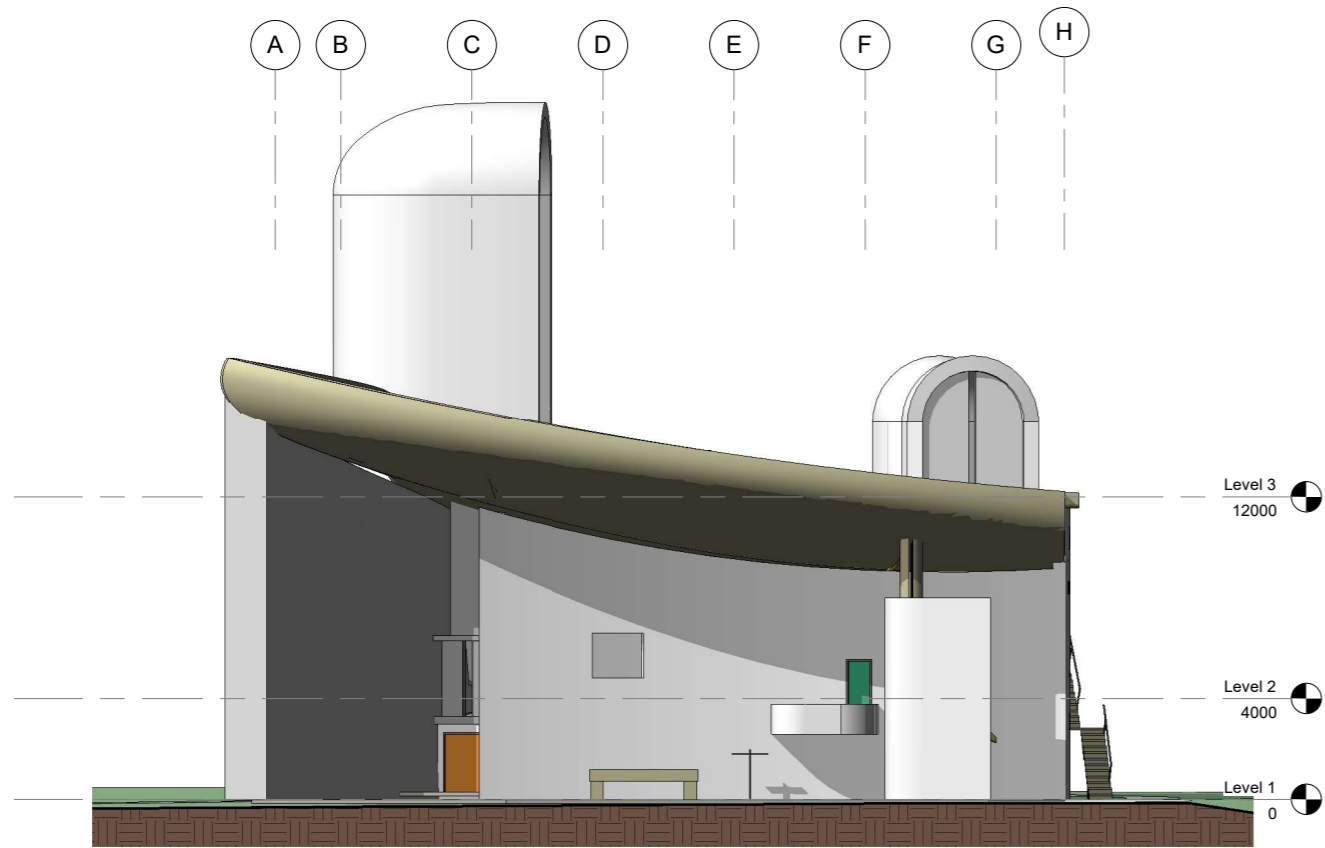

COLOUR KEY

- BACK OF HOUSE
- CHAPELS
- CLERGY
- CONGREGATION

① GROUND FLOOR 1 : 100

② Site 1 : 500

1 East
1 : 150

2 North
1 : 150

3 South
1 : 150

4 West
1 : 150

① Section 01

1 : 100

② Section G4a

1 : 100

Ronchamp Chapel
SECTIONS

Issue Date	1 : 100 @ A1
Project Number	SK 102

① GHOST VIEW

② FRONT VIEW

③ DISTANT VIEW

④ CUTAWAY VIEW