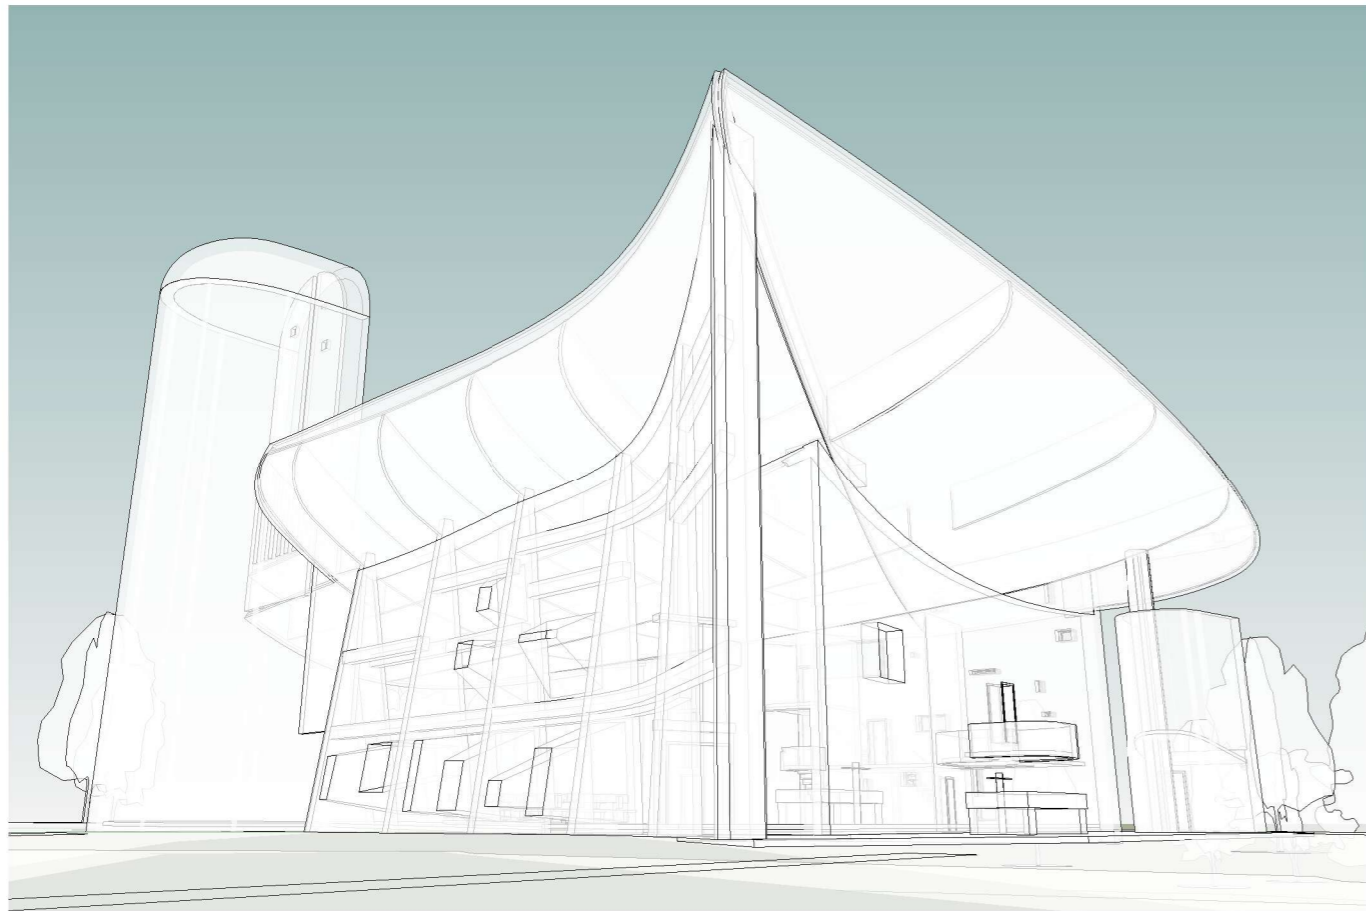

COLOUR KEY

- BACK OF HOUSE
- CHAPELS
- CLERGY
- CONGREGATION

① GROUND FLOOR 1 : 100

② Site 1 : 500

1 East
1 : 150

2 North
1 : 150

3 South
1 : 150

4 West
1 : 150

① Section 01

1 : 100

② Section G4a

1 : 100

Ronchamp Chapel
SECTIONS

Issue Date	1 : 100 @ A1
Project Number	SK 102

① GHOST VIEW

② FRONT VIEW

③ DISTANT VIEW

④ CUTAWAY VIEW