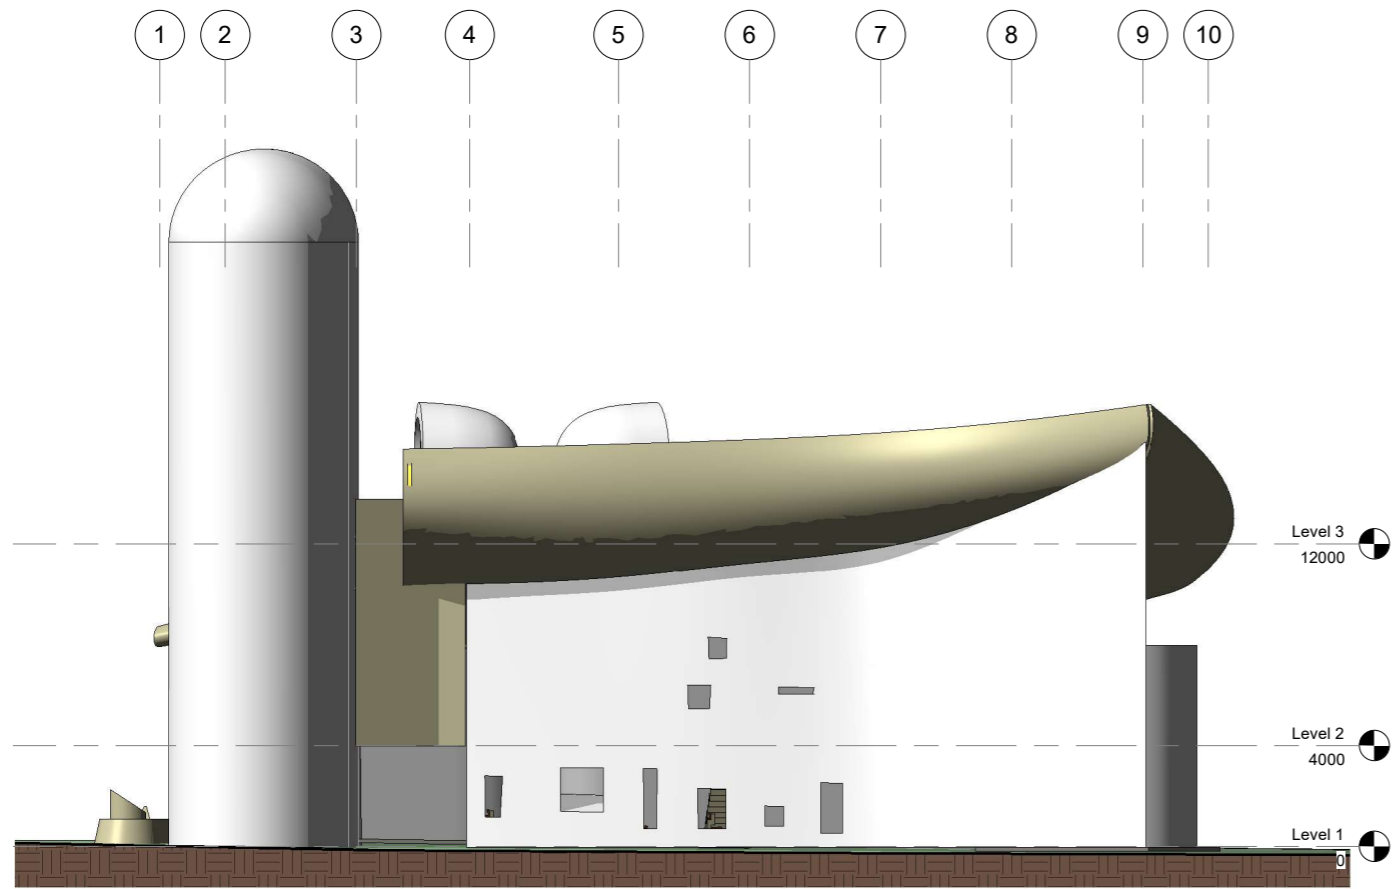

COLOUR KEY

- BACK OF HOUSE
- CHAPELS
- CLERGY
- CONGREGATION

① GROUND FLOOR 1 : 100

② Site 1 : 500

1 East
1 : 150

2 North
1 : 150

3 South
1 : 150

4 West
1 : 150

① Section 01

1 : 100

② Section G4a

1 : 100

Ronchamp Chapel
SECTIONS

Issue Date	1 : 100 @ A1
Project Number	SK 102

① GHOST VIEW

② FRONT VIEW

③ DISTANT VIEW

④ CUTAWAY VIEW