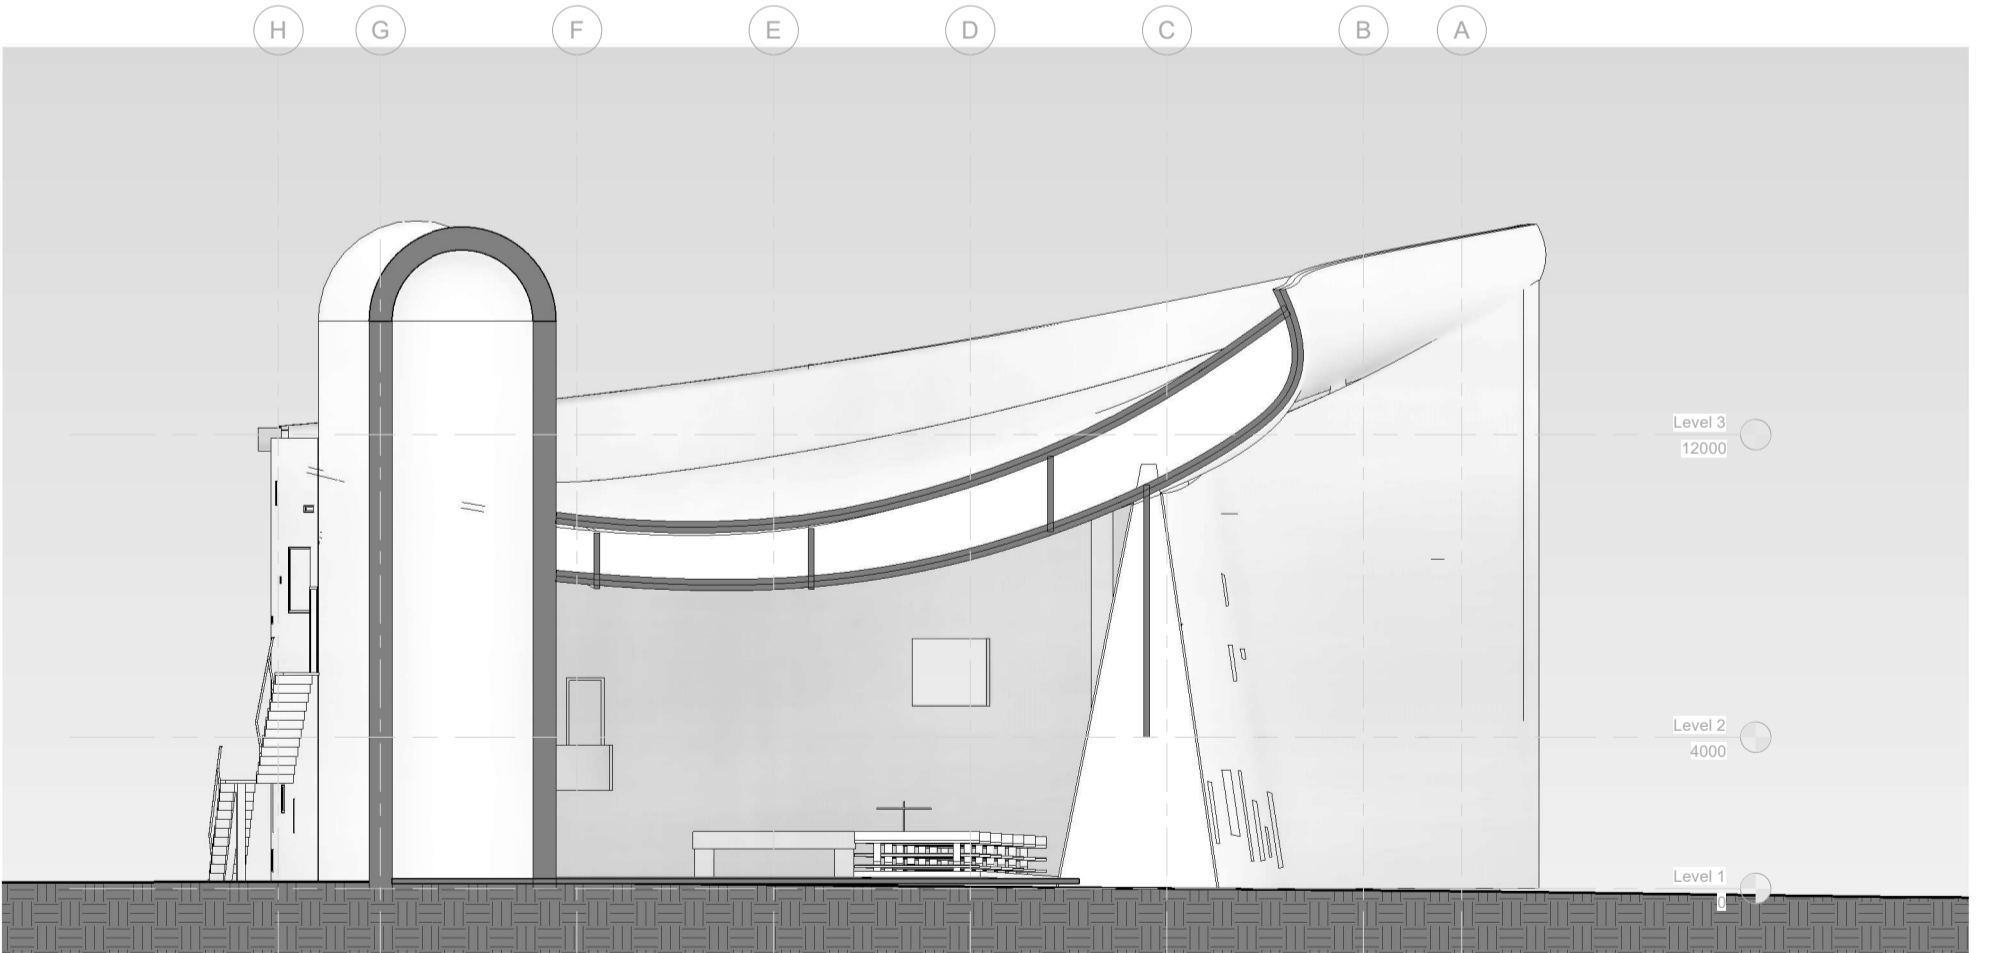

COLOUR KEY

- BACK OF HOUSE
- CHAPELS
- CLERGY
- CONGREGATION

① GROUND FLOOR 1 : 100

② Site 1 : 500

1 East
1 : 150

2 North
1 : 150

3 South
1 : 150

4 West
1 : 150

① Section 01

1 : 100

② Section G4a

1 : 100

Ronchamp Chapel
SECTIONS

Issue Date	1 : 100 @ A1
Project Number	SK 102

① GHOST VIEW

② FRONT VIEW

③ DISTANT VIEW

④ CUTAWAY VIEW